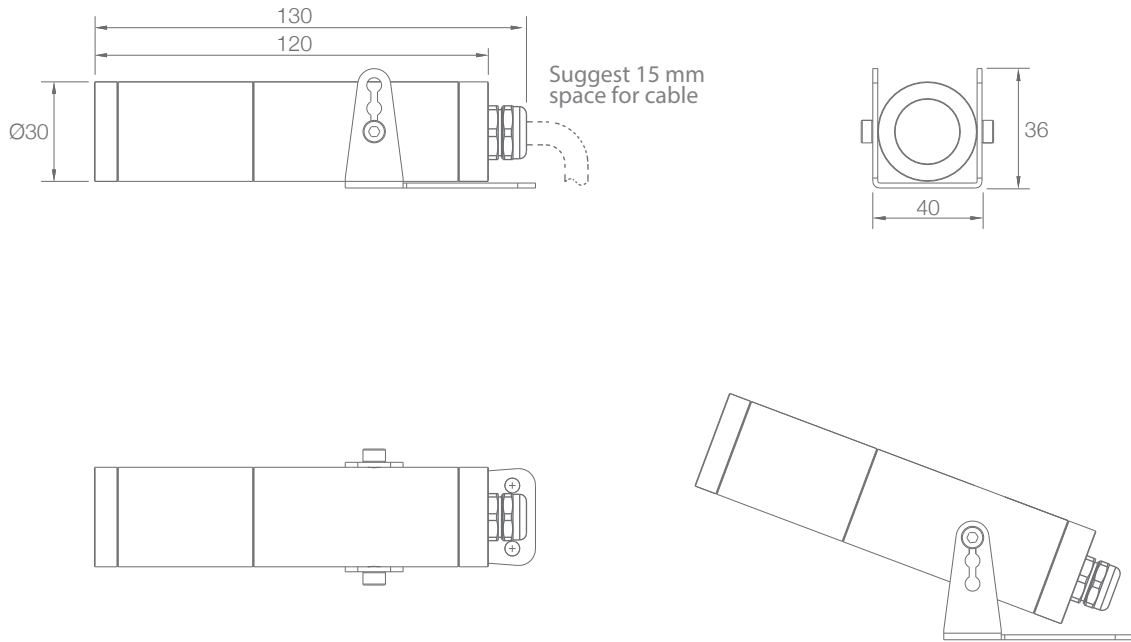

Dimmable

Easy Installation

Adjustable

Extreme Environments

IP66

SPECIFICATION

MODEL	▶ ARCHI REACH 30
OPERATING VOLTAGE	▶ 24V DC
POWER CONSUMPTION	▶ 3W, 6W
LED TYPE	▶ High Power LED
COLOR RANGE	▶ 2700K,3000K,4000K,5000K,Mono Color
CRI	▶ 80min, 90min
SYSTEM EFFICIENCY	▶ 46lm/W@3000K
FWHM	▶ 3°,7°
MATERIAL	▶ Aluminum + Tempered Glass
OPERATING TEMPERATURE	▶ -20°C ~ +55°C
STORAGE TEMPERATURE	▶ -25°C ~ +60°C
LIFE TIME	▶ 50,000 hours/L70 at 25°C
CONNECTION	▶ Quick-Plug
DIMENSIONS	▶ Φ30*130(H)mm
CABLE LENGTH	▶ 300mm
WATER PROOF	▶ IP66
CONTROL	▶ ON/OFF, DMX (Remote), 0-10V Dim
LIST	▶ CE

ORDER CODE	MODEL	SHAPE	POWER	CCT	CRI	OPTICS	VOLTAGE	CONTROL	ACC
EXAMPLE	ARCHI REACH 30	- ROUND	- 6	- 3000K	- 90	- 3	- 24	- DMX	

DIMENSIONS

Unit: mm

OPTIC SELECTION

3°

LED	Lumens	Watts	Efficacy
WHITE	278.16	6.00	46.36