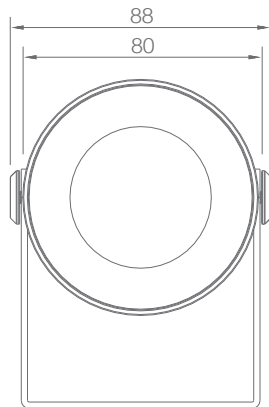

MODEL	▶ ARCHI REACH 80
OPERATING VOLTAGE	▶ 24V DC, 48V DC
POWER CONSUMPTION	▶ 8W
LED TYPE	▶ High Power LED
COLOR RANGE	▶ 2700K,3000K,4000K,5000K,Tunable White,RGBW
CRI	▶ 80min, 90min
SYSTEM EFFICIENCY	▶ 64lm/W@3000K
FWHM	▶ 4° (Mono color), 6°, 9°
MATERIAL	▶ Aluminum + Tempered Glass
OPERATING TEMPERATURE	▶ -20°C ~ +55°C
STORAGE TEMPERATURE	▶ -25°C ~ +60°C
LIFE TIME	▶ 50,000 hours/L70 at 25°C
CONNECTION	▶ Quick-Plug
DIMENSIONS	▶ 108(L)*88(W)*56(H)mm
CABLE LENGTH	▶ 300mm
WATER PROOF	▶ IP66
CONTROL	▶ ON/OFF, DMX/RDM, 0-10V Dim
LIST	▶ CE

ORDER CODE	MODEL	SHAPE	POWER	CCT	CRI	OPTICS	VOLTAGE	CONTROL	ACC
EXAMPLE	ARCHI REACH 80	- ROUND	- 8	- 3000K	- 90	- 4	- 24	- DMX	- HC

DIMENSIONS

Unit: mm

Honey Comb(HC)

OPTIC SELECTION

6°

LED	Lumens	Watts	Efficacy
WHITE	507.20	8.00	63.40