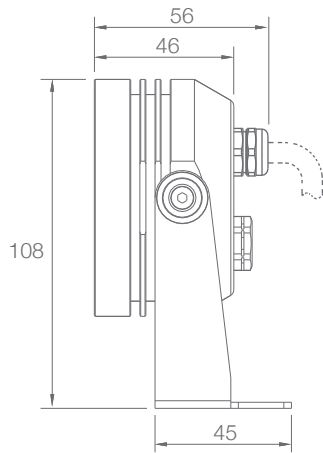

MODEL	▶ ARCHI REACH 80
OPERATING VOLTAGE	▶ 24V DC, 48V DC
POWER CONSUMPTION	▶ 8W
LED TYPE	▶ High Power LED
COLOR RANGE	▶ 2700K,3000K,4000K,5000K,Tunable White,RGBW
CRI	▶ 80min, 90min
SYSTEM EFFICIENCY	▶ 64lm/W@3000K
FWHM	▶ 4° (Mono color), 6°, 9°
MATERIAL	▶ Aluminum + Tempered Glass
OPERATING TEMPERATURE	▶ -20°C ~ +55°C
STORAGE TEMPERATURE	▶ -25°C ~ +60°C
LIFE TIME	▶ 50,000 hours/L70 at 25°C
CONNECTION	▶ Quick-Plug
DIMENSIONS	▶ 108(L)*88(W)*56(H)mm
CABLE LENGTH	▶ 300mm
WATER PROOF	▶ IP66
CONTROL	▶ ON/OFF, DMX/RDM, 0-10V Dim
LIST	▶ CE

ORDER CODE	MODEL	SHAPE	POWER	CCT	CRI	OPTICS	VOLTAGE	CONTROL	ACC
EXAMPLE	ARCHI REACH 80	- ROUND	- 8	- 3000K	- 90	- 4	- 24	- DMX	- HC

DIMENSIONS

Unit: mm

Honey Comb(HC)

OPTIC SELECTION

6°

LED	Lumens	Watts	Efficacy
WHITE	507.20	8.00	63.40