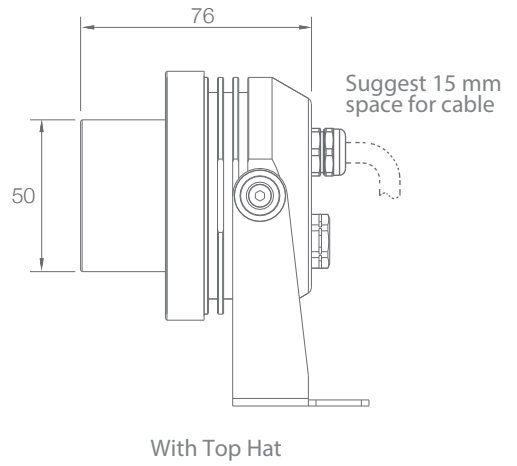

MODEL	▶ ARCHI REACH 80
OPERATING VOLTAGE	▶ 24V DC, 48V DC
POWER CONSUMPTION	▶ 8W
LED TYPE	▶ High Power LED
COLOR RANGE	▶ 2700K,3000K,4000K,5000K,Tunable White,RGBW
CRI	▶ 80min, 90min
SYSTEM EFFICIENCY	▶ 64lm/W@3000K
FWHM	▶ 4° (Mono color), 6°, 9°
MATERIAL	▶ Aluminum + Tempered Glass
OPERATING TEMPERATURE	▶ -20°C ~ +55°C
STORAGE TEMPERATURE	▶ -25°C ~ +60°C
LIFE TIME	▶ 50,000 hours/L70 at 25°C
CONNECTION	▶ Quick-Plug
DIMENSIONS	▶ 108(L)*88(W)*56(H)mm
CABLE LENGTH	▶ 300mm
WATER PROOF	▶ IP66
CONTROL	▶ ON/OFF, DMX/RDM, 0-10V Dim
LIST	▶ CE

ORDER CODE	MODEL	SHAPE	POWER	CCT	CRI	OPTICS	VOLTAGE	CONTROL	ACC
EXAMPLE	ARCHI REACH 80	- ROUND	- 8	- 3000K	- 90	- 4	- 24	- DMX	- HC

DIMENSIONS

Unit: mm

Honey Comb(HC)

OPTIC SELECTION

6°

LED	Lumens	Watts	Efficacy
WHITE	507.20	8.00	63.40