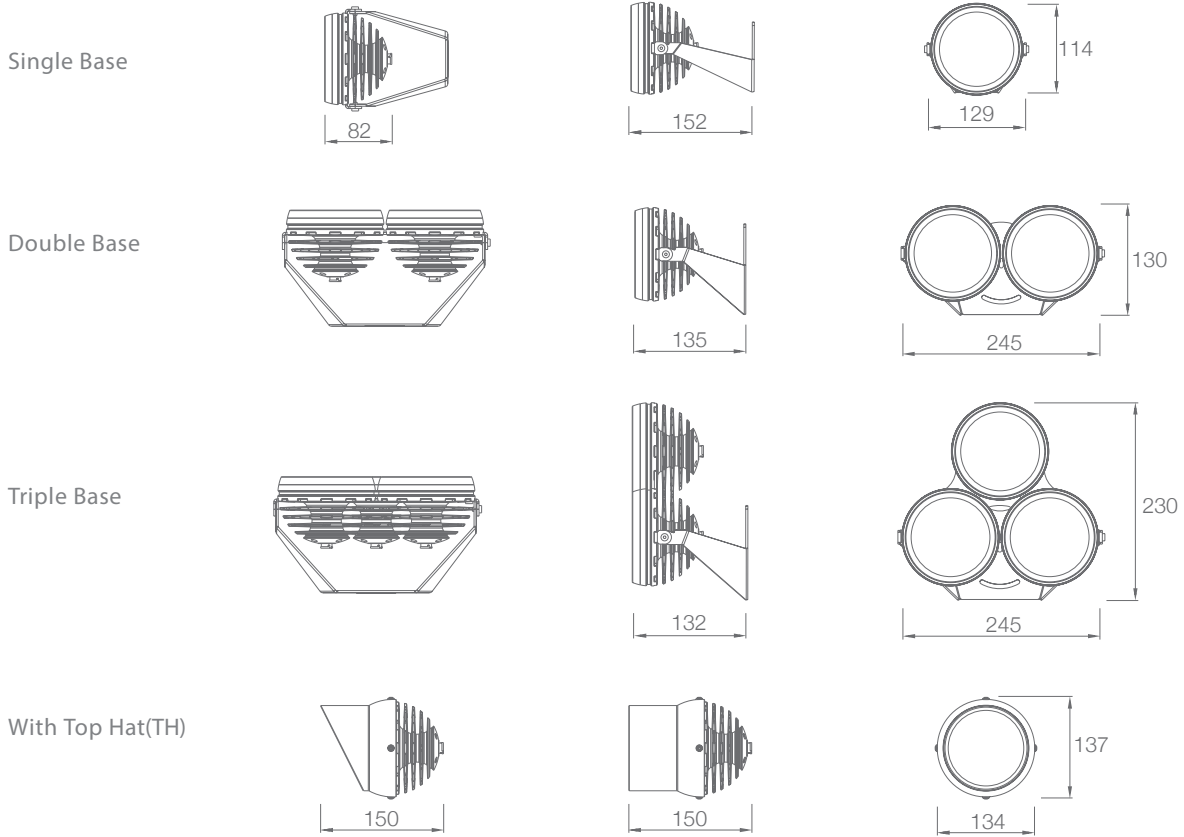

RGBW

Easy Installation

Dimmable

RDM

Adjustable

IP67

SPECIFICATION

MODEL	▶ COMB
OPERATING CURRENT	▶ 550mA
POWER CONSUMPTION	▶ 40W MAX/unit
LED TYPE	▶ High Power LED
COLOR RANGE	▶ 2700K,3000K,4000K,5000K,Tunable White,RGB,RGBW
CRI	▶ 85min
SYSTEM EFFICIENCY	▶ 77.87lm/W@3000K
FWHM	▶ 9°, 12°*41°, 16°, 20°
MATERIAL	▶ Aluminum + Tempered Glass
OPERATING TEMPERATURE	▶ -20°C ~ +55°C
STORAGE TEMPERATURE	▶ -25°C ~ +60°C
LIFE TIME	▶ 50,000 hours/L70 at 25°C
CONNECTION	▶ Quick-Plug
DIMENSIONS	▶ Φ114*82(H)mm, Φ114*152(H)mm (with bracket)
CABLE LENGTH	▶ 3000mm
WATER PROOF	▶ IP67
CONTROL	▶ ON/OFF, DMX/RDM (Remote)
LIST	▶ CE

ORDER CODE	MODEL	UNIT/LENGTH	POWER	CCT	CRI	OPTICS	VOLTAGE	CONTROL	ACC
EXAMPLE	COMB	- 1	- 40	- 3000K	- 85	- 9	- 550C	- DMX	- TH

DIMENSIONS

Unit: mm

OPTIC SELECTION

9°

LED	Lumens	Watts	Efficacy
WHITE	1420.50	20.00	71.03

CenterBeamLux	Illuminance at Distance
2064.68 lx	5.0m
516.17 lx	10.0m
229.41 lx	15.0m
129.04 lx	20.0m
82.59 lx	25.0m
57.35 lx	30.0m

Ver. Spread: 8.2° Horiz. Spread: 8.3°

20°

LED	Lumens	Watts	Efficacy
WHITE	1557.40	20.00	77.87