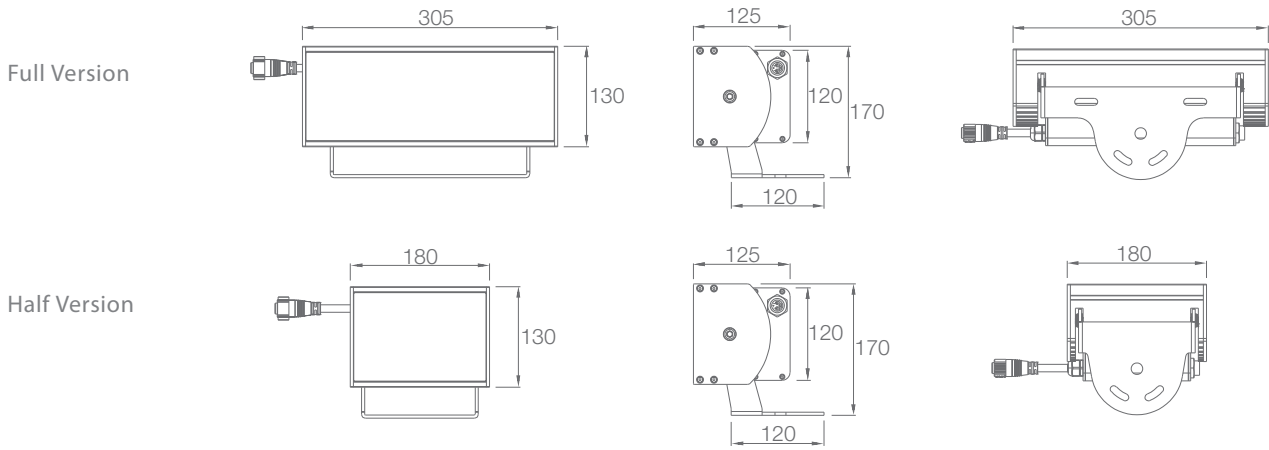

MEGA BLAST G2

IP66 **WASH**

- Compact structure with good thermal management,
- Offers various beam angle range from extreme narrow to wide,
- Uniformity light output by 2 steps or 3 steps bin selection upon request,
- Provides high light output from limited space.

- RGBW
- Dimmable
- Adjustable
- IP66
- Easy Installation
- RDM
- Extreme Environments
- AC-IN

SPECIFICATION

| | |
|-----------------------|--|
| MODEL | ▶ MEGA BLAST G2 |
| OPERATING VOLTAGE | ▶ 24V DC, 48V DC, AC 100–240V |
| POWER CONSUMPTION | ▶ 43W/Half Version, 84W/Full Version |
| LED TYPE | ▶ High Power LED |
| COLOR RANGE | ▶ 2700K,3000K,4000K,5000K,Tunable White,RGB,RGBW |
| CRI | ▶ 90min,80min |
| SYSTEM EFFICIENCY | ▶ 75lm/W@3000K |
| FWHM | ▶ 6°, 10°, 15°, 25°, 40°, 8°*15°, 8°*30°, 8°*60° |
| MATERIAL | ▶ Aluminum + Tempered Glass |
| OPERATING TEMPERATURE | ▶ -20°C ~ +55°C |
| STORAGE TEMPERATURE | ▶ -25°C ~ +60°C |
| LIFE TIME | ▶ 50,000 hours/L70 at 25°C |
| CONNECTION | ▶ Quick-Plug |
| DIMENSIONS | ▶ 305(L)*130(W)*170(H)mm (Full Version) ▶ 180(L)*130(W)*170(H)mm (Half Version) |
| CABLE LENGTH | ▶ 150mm |
| WATER PROOF | ▶ IP66 |
| CONTROL | ▶ ON/OFF, DMX/RDM, 0–10V Dim |
| LIST | ▶ CE, ETL |

| ORDER CODE | MODEL | UNIT/LENGTH | POWER | CCT | CRI | OPTICS | VOLTAGE | CONTROL | ACC |
|------------|---------------|-------------|-------|---------|------|--------|---------|---------|------|
| EXAMPLE | MEGA BLAST G2 | - 1/2 | - 43 | - 3000K | - 90 | - 10 | - 220 | - DMX | - BD |

DIMENSIONS

Unit: mm

Barn Door(BD)

Leader Cable

Jumper Cable

OPTIC SELECTION

6°

| LED | Lumens | Watts | Efficacy |
|-------|---------|-------|----------|
| WHITE | 5810.70 | 83.00 | 70.01 |