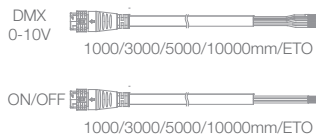

- RGBW
- Dimmable
- Adjustable
- IP66
- Easy Installation
- RDM
- Extreme Environments
- AC-IN

SPECIFICATION

| | |
|-----------------------|--|
| MODEL | ▶ MEGA BLAST G2 |
| OPERATING VOLTAGE | ▶ 24V DC, 48V DC, AC 100–240V |
| POWER CONSUMPTION | ▶ 43W/Half Version, 84W/Full Version |
| LED TYPE | ▶ High Power LED |
| COLOR RANGE | ▶ 2700K,3000K,4000K,5000K,Tunable White,RGB,RGBW |
| CRI | ▶ 90min,80min |
| SYSTEM EFFICIENCY | ▶ 75lm/W@3000K |
| FWHM | ▶ 6°, 10°, 15°, 25°, 40°, 8°*15°, 8°*30°, 8°*60° |
| MATERIAL | ▶ Aluminum + Tempered Glass |
| OPERATING TEMPERATURE | ▶ -20°C ~ +55°C |
| STORAGE TEMPERATURE | ▶ -25°C ~ +60°C |
| LIFE TIME | ▶ 50,000 hours/L70 at 25°C |
| CONNECTION | ▶ Quick-Plug |
| DIMENSIONS | ▶ 305(L)*130(W)*170(H)mm (Full Version) ▶ 180(L)*130(W)*170(H)mm (Half Version) |
| CABLE LENGTH | ▶ 150mm |
| WATER PROOF | ▶ IP66 |
| CONTROL | ▶ ON/OFF, DMX/RDM, 0–10V Dim |
| LIST | ▶ CE, ETL |

| ORDER CODE | MODEL | UNIT/LENGTH | POWER | CCT | CRI | OPTICS | VOLTAGE | CONTROL | ACC |
|------------|---------------|-------------|-------|---------|------|--------|---------|---------|------|
| EXAMPLE | MEGA BLAST G2 | - 1/2 | - 43 | - 3000K | - 90 | - 10 | - 220 | - DMX | - BD |

DIMENSIONS

Unit: mm

Barn Door(BD)

Leader Cable

Jumper Cable

OPTIC SELECTION

6°

| LED | Lumens | Watts | Efficacy |
|-------|---------|-------|----------|
| WHITE | 5810.70 | 83.00 | 70.01 |

| CenterBeamLux | Illuminance at Distance |
|---------------|-------------------------|
| 17924.72 lx | 5.0m |
| 4481.18 lx | 10.0m |
| 1991.64 lx | 15.0m |
| 1120.30 lx | 20.0m |
| 716.99 lx | 25.0m |
| 497.91 lx | 30.0m |