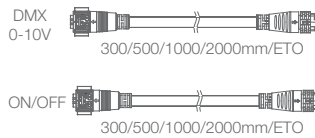

- RGBW
- Dimmable
- Adjustable
- IP66
- Easy Installation
- RDM
- Extreme Environments
- AC-IN

SPECIFICATION

| | |
|-----------------------|--|
| MODEL | ▶ MEGA BLAST G2 |
| OPERATING VOLTAGE | ▶ 24V DC, 48V DC, AC 100–240V |
| POWER CONSUMPTION | ▶ 43W/Half Version, 84W/Full Version |
| LED TYPE | ▶ High Power LED |
| COLOR RANGE | ▶ 2700K,3000K,4000K,5000K,Tunable White,RGB,RGBW |
| CRI | ▶ 90min,80min |
| SYSTEM EFFICIENCY | ▶ 75lm/W@3000K |
| FWHM | ▶ 6°, 10°, 15°, 25°, 40°, 8°*15°, 8°*30°, 8°*60° |
| MATERIAL | ▶ Aluminum + Tempered Glass |
| OPERATING TEMPERATURE | ▶ -20°C ~ +55°C |
| STORAGE TEMPERATURE | ▶ -25°C ~ +60°C |
| LIFE TIME | ▶ 50,000 hours/L70 at 25°C |
| CONNECTION | ▶ Quick-Plug |
| DIMENSIONS | ▶ 305(L)*130(W)*170(H)mm (Full Version) ▶ 180(L)*130(W)*170(H)mm (Half Version) |
| CABLE LENGTH | ▶ 150mm |
| WATER PROOF | ▶ IP66 |
| CONTROL | ▶ ON/OFF, DMX/RDM, 0–10V Dim |
| LIST | ▶ CE, ETL |

| ORDER CODE | MODEL | UNIT/LENGTH | POWER | CCT | CRI | OPTICS | VOLTAGE | CONTROL | ACC |
|------------|---------------|-------------|-------|---------|------|--------|---------|---------|------|
| EXAMPLE | MEGA BLAST G2 | - 1/2 | - 43 | - 3000K | - 90 | - 10 | - 220 | - DMX | - BD |

DIMENSIONS

Unit: mm

Barn Door(BD)

Leader Cable

Jumper Cable

OPTIC SELECTION

6°

| LED | Lumens | Watts | Efficacy |
|-------|---------|-------|----------|
| WHITE | 5810.70 | 83.00 | 70.01 |

| CenterBeamLux | Illuminance at Distance |
|---------------|-------------------------|
| 17924.72 lx | 5.0m |
| 4481.18 lx | 10.0m |
| 1991.64 lx | 15.0m |
| 1120.30 lx | 20.0m |
| 716.99 lx | 25.0m |
| 497.91 lx | 30.0m |