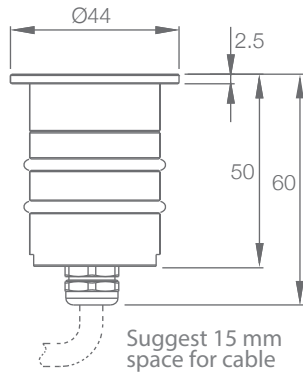

IP67

Easy
Installation

SPECIFICATION

MODEL	▶ ARCHI UPLIGHT 40
OPERATING VOLTAGE	▶ 24V DC
POWER CONSUMPTION	▶ 3W Max
LED TYPE	▶ High Power LED
COLOR RANGE	▶ 2700K,3000K,4000K,5000K,RGB,RGBW
CRI	▶ 80min
SYSTEM EFFICIENCY	▶ 72lm/W@3000K
FWHM	▶ 6°(Mono color), 15°(Mono color), 25°, 40°, 60°, 120°
MATERIAL	▶ Stainless Steel 316/Aluminum + Tempered Glass
PROTECTION	▶ IK08
OPERATING TEMPERATURE	▶ -20°C ~ +55°C
STORAGE TEMPERATURE	▶ -25°C ~ +60°C
LIFE TIME	▶ 50,000 hours/L70 at 25°C
DIMENSIONS	▶ Φ44*60(H)mm
CABLE LENGTH	▶ 500mm
WATER PROOF	▶ IP67
CONTROL	▶ ON/OFF, DMX, 0-10V Dim
LIST	▶ CE

ORDER CODE	MODEL	UNIT/LENGTH	POWER	CCT	CRI	OPTICS	VOLTAGE	CONTROL	ACC								
EXAMPLE	ARCHI UPLIGHT 40	-	N/A	-	3	-	3000K	-	80	-	15	-	24	-	ON/OFF	-	HC

DIMENSIONS

Unit: mm

Type A

Pre installation Kit(PIKS)

Recessed Installation