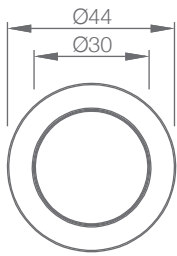

ORDER CODE	MODEL	UNIT/LENGTH	POWER	CCT	CRI	OPTICS	VOLTAGE	CONTROL	ACC								
EXAMPLE	ARCHI UPLIGHT 40	-	N/A	-	3	-	3000K	-	80	-	15	-	24	-	ON/OFF	-	HC

DIMENSIONS

Unit: mm

Type A

Pre installation Kit(PIKS)

Recessed Installation

Type B

Bracket

Ceiling installation

Honey Comb(HC)

Half Moon Glass

Full Moon Glass

Cut Out 40mm

OPTIC SELECTION