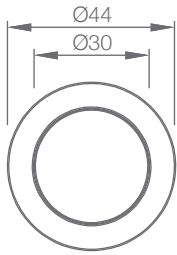

IP67

Easy
Installation

SPECIFICATION

MODEL	▶ ARCHI UPLIGHT 40
OPERATING VOLTAGE	▶ 24V DC
POWER CONSUMPTION	▶ 3W Max
LED TYPE	▶ High Power LED
COLOR RANGE	▶ 2700K,3000K,4000K,5000K,RGB,RGBW
CRI	▶ 80min
SYSTEM EFFICIENCY	▶ 72lm/W@3000K
FWHM	▶ 6°(Mono color), 15°(Mono color), 25°, 40°, 60°, 120°
MATERIAL	▶ Stainless Steel 316/Aluminum + Tempered Glass
PROTECTION	▶ IK08
OPERATING TEMPERATURE	▶ -20°C ~ +55°C
STORAGE TEMPERATURE	▶ -25°C ~ +60°C
LIFE TIME	▶ 50,000 hours/L70 at 25°C
DIMENSIONS	▶ Φ44*60(H)mm
CABLE LENGTH	▶ 500mm
WATER PROOF	▶ IP67
CONTROL	▶ ON/OFF, DMX, 0-10V Dim
LIST	▶ CE

ORDER CODE	MODEL	UNIT/LENGTH	POWER	CCT	CRI	OPTICS	VOLTAGE	CONTROL	ACC								
EXAMPLE	ARCHI UPLIGHT 40	-	N/A	-	3	-	3000K	-	80	-	15	-	24	-	ON/OFF	-	HC

DIMENSIONS

Unit: mm

Type A

Pre installation Kit(PIKS)

Recessed Installation