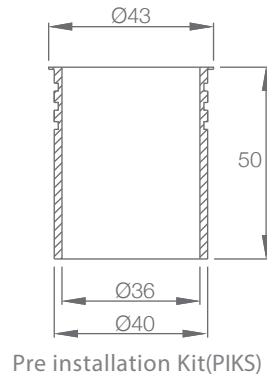

IP67

Easy
Installation

SPECIFICATION

MODEL	▶ ARCHI UPLIGHT 40
OPERATING VOLTAGE	▶ 24V DC
POWER CONSUMPTION	▶ 3W Max
LED TYPE	▶ High Power LED
COLOR RANGE	▶ 2700K,3000K,4000K,5000K,RGB,RGBW
CRI	▶ 80min
SYSTEM EFFICIENCY	▶ 72lm/W@3000K
FWHM	▶ 6°(Mono color), 15°(Mono color), 25°, 40°, 60°, 120°
MATERIAL	▶ Stainless Steel 316/Aluminum + Tempered Glass
PROTECTION	▶ IK08
OPERATING TEMPERATURE	▶ -20°C ~ +55°C
STORAGE TEMPERATURE	▶ -25°C ~ +60°C
LIFE TIME	▶ 50,000 hours/L70 at 25°C
DIMENSIONS	▶ Φ44*60(H)mm
CABLE LENGTH	▶ 500mm
WATER PROOF	▶ IP67
CONTROL	▶ ON/OFF, DMX, 0-10V Dim
LIST	▶ CE

ORDER CODE	MODEL	UNIT/LENGTH	POWER	CCT	CRI	OPTICS	VOLTAGE	CONTROL	ACC								
EXAMPLE	ARCHI UPLIGHT 40	-	N/A	-	3	-	3000K	-	80	-	15	-	24	-	ON/OFF	-	HC

DIMENSIONS

Unit: mm

Type A

Pre installation Kit(PIKS)

Recessed Installation