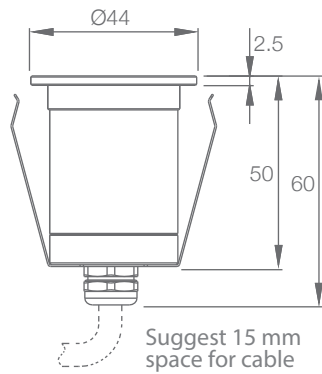

OPTIC SELECTION

25°

LED	Lumens	Watts	Efficacy
WHITE	130.76	2.00	65.38

CenterBeamLux	Illuminance at Distance
823.95 lx	0.5m
205.83 lx	1.7m
91.52 lx	2.5m
51.45 lx	3.3m
32.95 lx	4.2m
22.88 lx	5.0m

■ Ver. Spread: 22.3°   ■ Horiz. Spread: 23.1°

40°

LED	Lumens	Watts	Efficacy
WHITE	144.00	2.00	72.00

CenterBeamLux	Illuminance at Distance
556.00 lx	0.5m
138.90 lx	1.7m
61.72 lx	2.5m
34.72 lx	3.3m
22.23 lx	4.2m
15.45 lx	5.0m

■ Ver. Spread: 39.2°   ■ Horiz. Spread: 38.4°

3000K