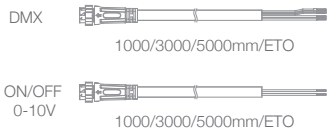

## SPECIFICATION

MODEL	› HP-SLIM DC
OPERATING VOLTAGE	› 24V DC, 48V DC
POWER CONSUMPTION	› 50W/1000mm
LED TYPE	› High Power LED
COLOR RANGE	› 2700K,3000K,4000K,5000K,6500K,RGB,RGBW
CRI	› 90min, 80min
SYSTEM EFFICIENCY	› 75lm/W@3000K
FWHM	› Tilt 2.5@11°, 8°, 8°*15°, 8°*30°, 8°*50°, 20°*40°, 25°, 45°
MATERIAL	› Aluminum + Tempered Glass
OPERATING TEMPERATURE	› -20°C ~ +55°C
STORAGE TEMPERATURE	› -25°C ~ +60°C
LIFE TIME	› 50,000 hours/L70 at 25°C
CONNECTION	› Quick-Plug
DIMENSIONS	› 1000(L)*35(W)*60(H)mm, 300/500/1200mm available 1000(L)*60(W)*60(H)mm(With Flat Bracket)
CABLE LENGTH	› 300mm
WATER PROOF	› IP66
CONTROL	› ON/OFF, DMX, 0-10V Dim
LIST	› CE

ORDER CODE	MODEL	LENGTH	POWER	CCT	CRI	OPTICS	VOLTAGE	CONTROL	ACC
EXAMPLE	HP-SLIM DC	- 1000	- 50	- 3000K	- 90	- 8	- 24	- DMX	- MLI

**DIMENSIONS**

Unit: mm

Louver

Micro Louver Inside (MLI)

Leader Cable

Jumper Cable

**OPTIC SELECTION**

8°

LED	Lumens	Watts	Efficacy
WHITE	3053.50	50.10	60.95

CenterBeamLux	Illuminance at Distance
4569.49 lx	5.0m
1142.37 lx	10.0m
507.72 lx	15.0m
285.59 lx	20.0m
182.78 lx	25.0m
126.93 lx	30.0m