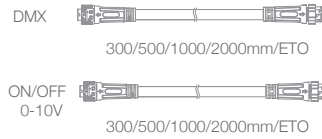

## SPECIFICATION

MODEL	› HP-SLIM DC
OPERATING VOLTAGE	› 24V DC, 48V DC
POWER CONSUMPTION	› 50W/1000mm
LED TYPE	› High Power LED
COLOR RANGE	› 2700K,3000K,4000K,5000K,6500K,RGB,RGBW
CRI	› 90min, 80min
SYSTEM EFFICIENCY	› 75lm/W@3000K
FWHM	› Tilt 2.5@11°, 8°, 8°*15°, 8°*30°, 8°*50°, 20°*40°, 25°, 45°
MATERIAL	› Aluminum + Tempered Glass
OPERATING TEMPERATURE	› -20°C ~ +55°C
STORAGE TEMPERATURE	› -25°C ~ +60°C
LIFE TIME	› 50,000 hours/L70 at 25°C
CONNECTION	› Quick-Plug
DIMENSIONS	› 1000(L)*35(W)*60(H)mm, 300/500/1200mm available 1000(L)*60(W)*60(H)mm(With Flat Bracket)
CABLE LENGTH	› 300mm
WATER PROOF	› IP66
CONTROL	› ON/OFF, DMX, 0-10V Dim
LIST	› CE

ORDER CODE	MODEL	LENGTH	POWER	CCT	CRI	OPTICS	VOLTAGE	CONTROL	ACC
EXAMPLE	HP-SLIM DC	- 1000	- 50	- 3000K	- 90	- 8	- 24	- DMX	- MLI

**DIMENSIONS**

Unit: mm

Louver

Micro Louver Inside (MLI)

Leader Cable

Jumper Cable

**OPTIC SELECTION**

8°

LED	Lumens	Watts	Efficacy
WHITE	3053.50	50.10	60.95

CenterBeamLux	Illuminance at Distance
4569.49 lx	5.0m
1142.37 lx	10.0m
507.72 lx	15.0m
285.59 lx	20.0m
182.78 lx	25.0m
126.93 lx	30.0m