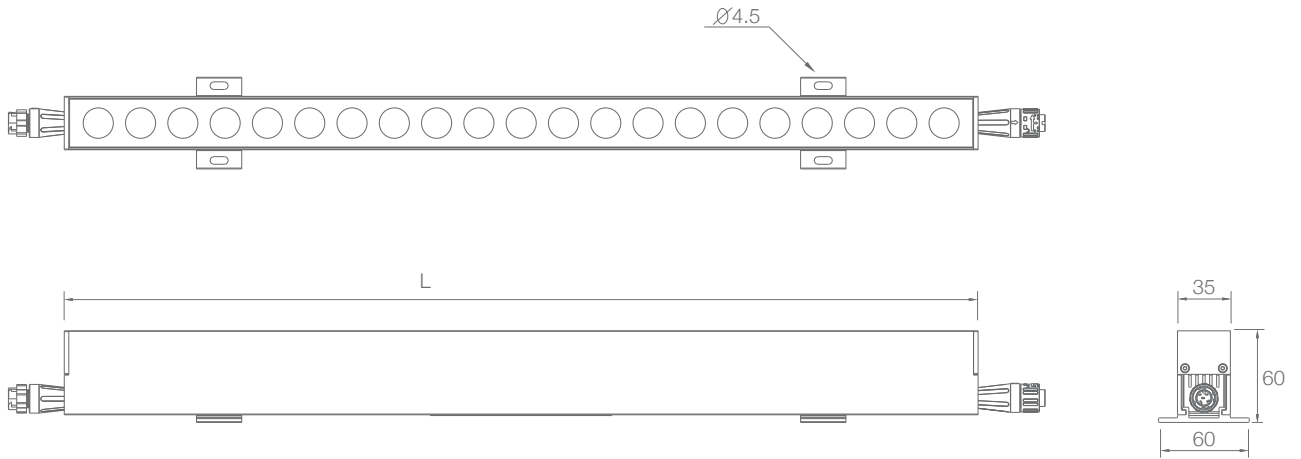

RGBW

Easy Installation

Dimmable

Extreme Environments

IP66

## SPECIFICATION

MODEL	› HP-SLIM DC
OPERATING VOLTAGE	› 24V DC, 48V DC
POWER CONSUMPTION	› 50W/1000mm
LED TYPE	› High Power LED
COLOR RANGE	› 2700K,3000K,4000K,5000K,6500K,RGB,RGBW
CRI	› 90min, 80min
SYSTEM EFFICIENCY	› 75lm/W@3000K
FWHM	› Tilt 2.5@11°, 8°, 8°*15°, 8°*30°, 8°*50°, 20°*40°, 25°, 45°
MATERIAL	› Aluminum + Tempered Glass
OPERATING TEMPERATURE	› -20°C ~ +55°C
STORAGE TEMPERATURE	› -25°C ~ +60°C
LIFE TIME	› 50,000 hours/L70 at 25°C
CONNECTION	› Quick-Plug
DIMENSIONS	› 1000(L)*35(W)*60(H)mm, 300/500/1200mm available 1000(L)*60(W)*60(H)mm(With Flat Bracket)
CABLE LENGTH	› 300mm
WATER PROOF	› IP66
CONTROL	› ON/OFF, DMX, 0-10V Dim
LIST	› CE

ORDER CODE	MODEL	LENGTH	POWER	CCT	CRI	OPTICS	VOLTAGE	CONTROL	ACC
EXAMPLE	HP-SLIM DC	- 1000	- 50	- 3000K	- 90	- 8	- 24	- DMX	- MLI

**DIMENSIONS**

Unit: mm

Louver

Micro Louver Inside (MLI)

Leader Cable

Jumper Cable