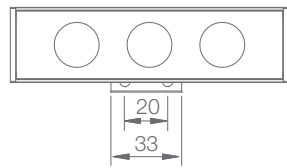

FLEX GRAZE PLUS

IP66 **GRAZE**

Flexible and compact design for outdoor curved space with high consistency of light output, Uniformity light output by 2 steps or 3 steps bin selection upon request.

SPECIFICATION

MODEL	‣ FLEX GRAZE PLUS
OPERATING VOLTAGE	‣ 24V DC, 48V DC
POWER CONSUMPTION	‣ 6W/Unit, Max 6 Units Per Meter
LED TYPE	‣ High Power LED
COLOR RANGE	‣ 2700K,3000K,3500K,4000K,5000K,Tunable White,RGBW
CRI	‣ 90min, 80min
SYSTEM EFFICIENCY	‣ 72lm/W@3000K
FWHM	‣ Tilt 2.5@11°, 8°*30°, 8°*50°, 10°*120°, 20°*40°, 25°, 45°
MATERIAL	‣ Aluminum + Tempered Glass
OPERATING TEMPERATURE	‣ -20°C ~ +55°C
STORAGE TEMPERATURE	‣ -25°C ~ +60°C
LIFE TIME	‣ 50,000 hours/L70 at 25°C
CONNECTION	‣ Quick-Plug
DIMENSIONS	‣ 110(L)*35(W)*33(H)mm 110(L)*40(W)*56(H)mm (With Bracket)
CABLE LENGTH	‣ 300mm
WATER PROOF	‣ IP66
CONTROL	‣ ON/OFF, DMX, 0-10V Dim
LIST	‣ CE

ORDER CODE	MODEL	UNIT	POWER	CCT	CRI	OPTICS	VOLTAGE	CONTROL	ACC
EXAMPLE	FLEX GRAZE PLUS	- 6	- 36	- 3000K	- 80	- 2040	- 24	- ON/OFF	

DIMENSIONS

Unit: mm

Leader Cable

Jumper Cable

OPTIC SELECTION

25°

LED	Lumens	Watts	Efficacy
WHITE	432.00	6.00	72.00