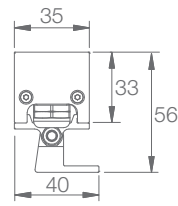

MODEL	‣ FLEX GRAZE PLUS
OPERATING VOLTAGE	‣ 24V DC, 48V DC
POWER CONSUMPTION	‣ 6W/Unit, Max 6 Units Per Meter
LED TYPE	‣ High Power LED
COLOR RANGE	‣ 2700K,3000K,3500K,4000K,5000K,Tunable White,RGBW
CRI	‣ 90min, 80min
SYSTEM EFFICIENCY	‣ 72lm/W@3000K
FWHM	‣ Tilt 2.5@11°, 8°*30°, 8°*50°, 10°*120°, 20°*40°, 25°, 45°
MATERIAL	‣ Aluminum + Tempered Glass
OPERATING TEMPERATURE	‣ -20°C ~ +55°C
STORAGE TEMPERATURE	‣ -25°C ~ +60°C
LIFE TIME	‣ 50,000 hours/L70 at 25°C
CONNECTION	‣ Quick-Plug
DIMENSIONS	‣ 110(L)*35(W)*33(H)mm 110(L)*40(W)*56(H)mm (With Bracket)
CABLE LENGTH	‣ 300mm
WATER PROOF	‣ IP66
CONTROL	‣ ON/OFF, DMX, 0-10V Dim
LIST	‣ CE

ORDER CODE	MODEL	UNIT	POWER	CCT	CRI	OPTICS	VOLTAGE	CONTROL	ACC
EXAMPLE	FLEX GRAZE PLUS	- 6	- 36	- 3000K	- 80	- 2040	- 24	- ON/OFF	

DIMENSIONS

Unit: mm

Leader Cable

Jumper Cable

OPTIC SELECTION

25°

LED	Lumens	Watts	Efficacy
WHITE	432.00	6.00	72.00