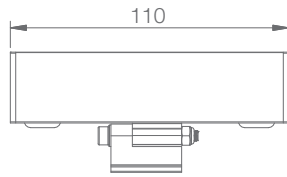

FLEX GRAZE PLUS

IP66 **GRAZE**

Flexible and compact design for outdoor curved space with high consistency of light output, Uniformity light output by 2 steps or 3 steps bin selection upon request.

SPECIFICATION

MODEL	‣ FLEX GRAZE PLUS
OPERATING VOLTAGE	‣ 24V DC, 48V DC
POWER CONSUMPTION	‣ 6W/Unit, Max 6 Units Per Meter
LED TYPE	‣ High Power LED
COLOR RANGE	‣ 2700K,3000K,3500K,4000K,5000K,Tunable White,RGBW
CRI	‣ 90min, 80min
SYSTEM EFFICIENCY	‣ 72lm/W@3000K
FWHM	‣ Tilt 2.5@11°, 8°*30°, 8°*50°, 10°*120°, 20°*40°, 25°, 45°
MATERIAL	‣ Aluminum + Tempered Glass
OPERATING TEMPERATURE	‣ -20°C ~ +55°C
STORAGE TEMPERATURE	‣ -25°C ~ +60°C
LIFE TIME	‣ 50,000 hours/L70 at 25°C
CONNECTION	‣ Quick-Plug
DIMENSIONS	‣ 110(L)*35(W)*33(H)mm 110(L)*40(W)*56(H)mm (With Bracket)
CABLE LENGTH	‣ 300mm
WATER PROOF	‣ IP66
CONTROL	‣ ON/OFF, DMX, 0-10V Dim
LIST	‣ CE

ORDER CODE	MODEL	UNIT	POWER	CCT	CRI	OPTICS	VOLTAGE	CONTROL	ACC
EXAMPLE	FLEX GRAZE PLUS	- 6	- 36	- 3000K	- 80	- 2040	- 24	- ON/OFF	

DIMENSIONS

Unit: mm

Leader Cable

Jumper Cable

OPTIC SELECTION

25°

LED	Lumens	Watts	Efficacy
WHITE	432.00	6.00	72.00