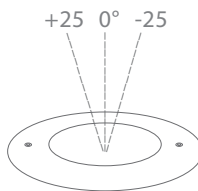

ORDER CODE	MODEL	POWER	CCT	CRI	OPTICS	VOLTAGE	CONTROL	ACC
EXAMPLE	INGROUND 120	- 6	- 3000K	- 80	- 15	- 24	- ON/OFF	- HC

DIMENSIONS

Unit: mm

Pre installation Kit(PIKS)

Honey Comb(HC)

Adjustable

Cut Out 118mm

OPTIC SELECTION

15°

LED	Lumens	Watts	Efficacy
WHITE	408.74	6.00	68.12

CenterBeamLux	Illuminance at Distance
8279.24 lx	0.8m
2069.81 lx	1.7m
919.92 lx	2.5m
517.45 lx	3.3m
331.17 lx	4.2m
229.98 lx	5.0m

■ Ver. Spread: 14.6° ■ Horiz. Spread: 14.3°