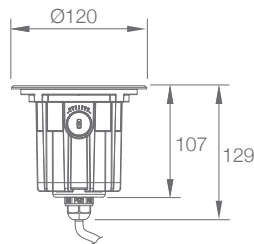

Dimmable

Extreme Environments

Adjustable

IP67

SPECIFICATION

MODEL	▶ INGROUND 120
OPERATING VOLTAGE	▶ 24V DC
POWER CONSUMPTION	▶ 6W Max
LED TYPE	▶ COB,High Power LED
COLOR RANGE	▶ 2700K,3000K,3500K,4000K,5000K,Tunable White,RGB,RGBW
CRI	▶ 90min,80min
SYSTEM EFFICIENCY	▶ 69lm/W@3000K
FWHM	▶ 10°, 15°, 25°, 30°, 45°
MATERIAL	▶ Aluminum + Stainless Steel 316L + Tempered Glass
PROTECTION	▶ IK10
OPERATING TEMPERATURE	▶ -20°C ~ +55°C
STORAGE TEMPERATURE	▶ -25°C ~ +60°C
LIFE TIME	▶ 50,000 hours/L70 at 25°C
DIMENSIONS	▶ Φ120*107(H)mm
CABLE LENGTH	▶ 300mm
WATER PROOF	▶ IP67
CONTROL	▶ ON/OFF, DMX, 0-10V Dim
LIST	▶ CE

ORDER CODE	MODEL	POWER	CCT	CRI	OPTICS	VOLTAGE	CONTROL	ACC
EXAMPLE	INGROUND 120	- 6	- 3000K	- 80	- 15	- 24	- ON/OFF	- HC

DIMENSIONS

Unit: mm

Pre installation Kit(PIKS)

Honey Comb(HC)

Adjustable

Cut Out 118mm