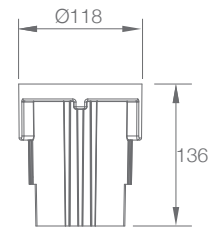

Dimmable

Extreme Environments

Adjustable

IP67

SPECIFICATION

MODEL	▶ INGROUND 120
OPERATING VOLTAGE	▶ 24V DC
POWER CONSUMPTION	▶ 6W Max
LED TYPE	▶ COB,High Power LED
COLOR RANGE	▶ 2700K,3000K,3500K,4000K,5000K,Tunable White,RGB,RGBW
CRI	▶ 90min,80min
SYSTEM EFFICIENCY	▶ 69lm/W@3000K
FWHM	▶ 10°, 15°, 25°, 30°, 45°
MATERIAL	▶ Aluminum + Stainless Steel 316L + Tempered Glass
PROTECTION	▶ IK10
OPERATING TEMPERATURE	▶ -20°C ~ +55°C
STORAGE TEMPERATURE	▶ -25°C ~ +60°C
LIFE TIME	▶ 50,000 hours/L70 at 25°C
DIMENSIONS	▶ Φ120*107(H)mm
CABLE LENGTH	▶ 300mm
WATER PROOF	▶ IP67
CONTROL	▶ ON/OFF, DMX, 0-10V Dim
LIST	▶ CE

ORDER CODE	MODEL	POWER	CCT	CRI	OPTICS	VOLTAGE	CONTROL	ACC
EXAMPLE	INGROUND 120	- 6	- 3000K	- 80	- 15	- 24	- ON/OFF	- HC

DIMENSIONS

Unit: mm

Pre installation Kit(PIKS)

Honey Comb(HC)

Adjustable

Cut Out 118mm