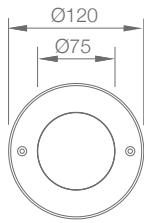

Dimmable

Extreme Environments

Adjustable

IP67

SPECIFICATION

MODEL	▶ INGROUND 120
OPERATING VOLTAGE	▶ 24V DC
POWER CONSUMPTION	▶ 6W Max
LED TYPE	▶ COB,High Power LED
COLOR RANGE	▶ 2700K,3000K,3500K,4000K,5000K,Tunable White,RGB,RGBW
CRI	▶ 90min,80min
SYSTEM EFFICIENCY	▶ 69lm/W@3000K
FWHM	▶ 10°, 15°, 25°, 30°, 45°
MATERIAL	▶ Aluminum + Stainless Steel 316L + Tempered Glass
PROTECTION	▶ IK10
OPERATING TEMPERATURE	▶ -20°C ~ +55°C
STORAGE TEMPERATURE	▶ -25°C ~ +60°C
LIFE TIME	▶ 50,000 hours/L70 at 25°C
DIMENSIONS	▶ Φ120*107(H)mm
CABLE LENGTH	▶ 300mm
WATER PROOF	▶ IP67
CONTROL	▶ ON/OFF, DMX, 0-10V Dim
LIST	▶ CE

ORDER CODE	MODEL	POWER	CCT	CRI	OPTICS	VOLTAGE	CONTROL	ACC
EXAMPLE	INGROUND 120	- 6	- 3000K	- 80	- 15	- 24	- ON/OFF	- HC

DIMENSIONS

Unit: mm

Pre installation Kit(PIKS)

Honey Comb(HC)

Adjustable

Cut Out 118mm