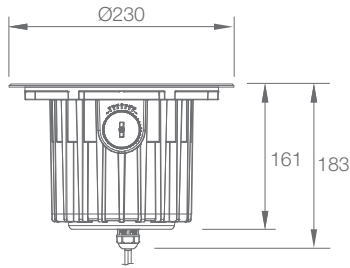

IP67

Easy Installation

SPECIFICATION

MODEL	▶ INGROUND 230
OPERATING VOLTAGE	▶ 24V DC
POWER CONSUMPTION	▶ 36W Max
LED TYPE	▶ COB,High Power LED
COLOR RANGE	▶ 2700K,3000K,3500K,4000K,5000K
CRI	▶ 90min,80min
SYSTEM EFFICIENCY	▶ 75lm/W@3000K
FWHM	▶ 10°, 15°, 25°, 30°, 45°
MATERIAL	▶ Aluminum + Stainless Steel 316L + Tempered Glass
PROTECTION	▶ IK10
OPERATING TEMPERATURE	▶ -20°C ~ +55°C
STORAGE TEMPERATURE	▶ -25°C ~ +60°C
LIFE TIME	▶ 50,000 hours/L70 at 25°C
DIMENSIONS	▶ Φ230*161(H)mm
CABLE LENGTH	▶ 300mm
WATER PROOF	▶ IP67
CONTROL	▶ ON/OFF, DMX, 0-10V Dim
LIST	▶ CE

ORDER CODE	MODEL	POWER	CCT	CRI	OPTICS	VOLTAGE	CONTROL	ACC
EXAMPLE	INGROUND 230	- 36	- 3000K	- 80	- 15	- 24	- ON/OFF	- HC

DIMENSIONS

Unit: mm

Pre installation Kit(PIKS)

Honey Comb(HC)

Adjustable

Cut Out 223mm

OPTIC SELECTION

15°

LED	Lumens	Watts	Efficacy
WHITE	2688.48	36.00	74.68

CenterBeamLux	Illuminance at Distance
44906.95 lx	0.8m
11226.48 lx	1.7m
4989.55 lx	2.5m
2806.62 lx	3.3m
1796.24 lx	4.2m
1247.39 lx	5.0m