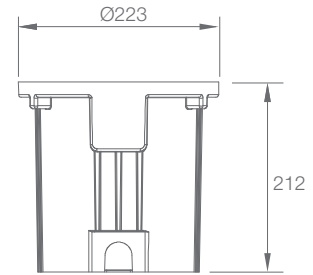

IP67

Easy Installation

SPECIFICATION

MODEL	▶ INGROUND 230
OPERATING VOLTAGE	▶ 24V DC
POWER CONSUMPTION	▶ 36W Max
LED TYPE	▶ COB,High Power LED
COLOR RANGE	▶ 2700K,3000K,3500K,4000K,5000K
CRI	▶ 90min,80min
SYSTEM EFFICIENCY	▶ 75lm/W@3000K
FWHM	▶ 10°, 15°, 25°, 30°, 45°
MATERIAL	▶ Aluminum + Stainless Steel 316L + Tempered Glass
PROTECTION	▶ IK10
OPERATING TEMPERATURE	▶ -20°C ~ +55°C
STORAGE TEMPERATURE	▶ -25°C ~ +60°C
LIFE TIME	▶ 50,000 hours/L70 at 25°C
DIMENSIONS	▶ Φ230*161(H)mm
CABLE LENGTH	▶ 300mm
WATER PROOF	▶ IP67
CONTROL	▶ ON/OFF, DMX, 0-10V Dim
LIST	▶ CE

ORDER CODE	MODEL	POWER	CCT	CRI	OPTICS	VOLTAGE	CONTROL	ACC
EXAMPLE	INGROUND 230	- 36	- 3000K	- 80	- 15	- 24	- ON/OFF	- HC

DIMENSIONS

Unit: mm

Pre installation Kit(PIKS)

Honey Comb(HC)

Adjustable

Cut Out 223mm