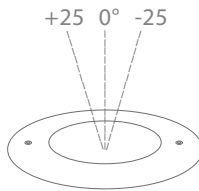

ORDER CODE	MODEL	POWER	CCT	CRI	OPTICS	VOLTAGE	CONTROL	ACC
EXAMPLE	INGROUND 230	- 36	- 3000K	- 80	- 15	- 24	- ON/OFF	- HC

DIMENSIONS

Unit: mm

Pre installation Kit(PIKS)

Honey Comb(HC)

Adjustable

Cut Out 223mm

OPTIC SELECTION

15°

LED	Lumens	Watts	Efficacy
WHITE	2688.48	36.00	74.68

CenterBeamLux	Illuminance at Distance
44906.95 lx	0.8m
11226.48 lx	1.7m
4989.55 lx	2.5m
2806.62 lx	3.3m
1796.24 lx	4.2m
1247.39 lx	5.0m