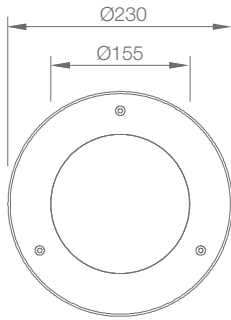

IP67

Easy Installation

SPECIFICATION

MODEL	▶ INGROUND 230
OPERATING VOLTAGE	▶ 24V DC
POWER CONSUMPTION	▶ 36W Max
LED TYPE	▶ COB,High Power LED
COLOR RANGE	▶ 2700K,3000K,3500K,4000K,5000K
CRI	▶ 90min,80min
SYSTEM EFFICIENCY	▶ 75lm/W@3000K
FWHM	▶ 10°, 15°, 25°, 30°, 45°
MATERIAL	▶ Aluminum + Stainless Steel 316L + Tempered Glass
PROTECTION	▶ IK10
OPERATING TEMPERATURE	▶ -20°C ~ +55°C
STORAGE TEMPERATURE	▶ -25°C ~ +60°C
LIFE TIME	▶ 50,000 hours/L70 at 25°C
DIMENSIONS	▶ Φ230*161(H)mm
CABLE LENGTH	▶ 300mm
WATER PROOF	▶ IP67
CONTROL	▶ ON/OFF, DMX, 0-10V Dim
LIST	▶ CE

ORDER CODE	MODEL	POWER	CCT	CRI	OPTICS	VOLTAGE	CONTROL	ACC
EXAMPLE	INGROUND 230	- 36	- 3000K	- 80	- 15	- 24	- ON/OFF	- HC

DIMENSIONS

Unit: mm

Pre installation Kit(PIKS)

Honey Comb(HC)

Adjustable

Cut Out 223mm

OPTIC SELECTION

15°

LED	Lumens	Watts	Efficacy
WHITE	2688.48	36.00	74.68

CenterBeamLux	Illuminance at Distance
44906.95 lx	0.8m
11226.48 lx	1.7m
4989.55 lx	2.5m
2806.62 lx	3.3m
1796.24 lx	4.2m
1247.39 lx	5.0m