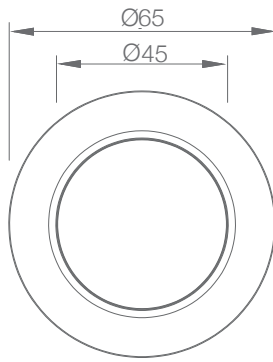

Dimmable

IP67

Easy Installation

SPECIFICATION

MODEL	▶ ARCHI UPLIGHT 60
OPERATING VOLTAGE	▶ 12V DC, 24V DC
POWER CONSUMPTION	▶ 6W Max
LED TYPE	▶ High Power LED, COB
COLOR RANGE	▶ 2700K,3000K,3500K,4000K,5000K
CRI	▶ 90min,80min
SYSTEM EFFICIENCY	▶ 62lm/W@3000K
FWHM	▶ 4°, 10°, 15°, 24°, 36°, 55°
MATERIAL	▶ Aluminum + Tempered Glass
PROTECTION	▶ IK10
OPERATING TEMPERATURE	▶ -20°C ~ +55°C
STORAGE TEMPERATURE	▶ -25°C ~ +60°C
LIFE TIME	▶ 50,000 hours/L70 at 25°C
DIMENSIONS	▶ Φ65*70(H)mm
CABLE LENGTH	▶ 500mm
WATER PROOF	▶ IP67
CONTROL	▶ ON/OFF, DMX, 0-10V Dim, DALI
LIST	▶ CE

ORDER CODE	MODEL	UNIT/LENGTH	POWER	CCT	CRI	OPTICS	VOLTAGE	CONTROL	ACC					
EXAMPLE	ARCHI UPLIGHT 60	-	N/A	-	6	-	3000K-90	-	15	-	24	-	ON/OFF-	HC

DIMENSIONS

Unit: mm

Pre installation Kit(PIKS)

Honey Comb(HC)

Half Moon Glass

Full Moon Glass

Cut Out 60mm

OPTIC SELECTION

10°

LED	Lumens	Watts	Efficacy
WHITE	336.00	6.00	56.00

CenterBeamLux	Illuminance at Distance
5881.50 lx	0.5m
1740.24 lx	1.7m
653.25 lx	2.5m
367.50 lx	3.3m
234.75 lx	4.2m
162.72 lx	5.0m

Ver. Spread: 36.5° Horiz. Spread: 35.4°

3000K