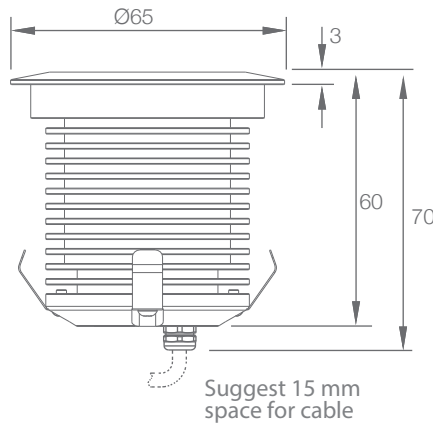

Dimmable

IP67

Easy Installation

SPECIFICATION

MODEL	▶ ARCHI UPLIGHT 60
OPERATING VOLTAGE	▶ 12V DC, 24V DC
POWER CONSUMPTION	▶ 6W Max
LED TYPE	▶ High Power LED, COB
COLOR RANGE	▶ 2700K,3000K,3500K,4000K,5000K
CRI	▶ 90min,80min
SYSTEM EFFICIENCY	▶ 62lm/W@3000K
FWHM	▶ 4°, 10°, 15°, 24°, 36°, 55°
MATERIAL	▶ Aluminum + Tempered Glass
PROTECTION	▶ IK10
OPERATING TEMPERATURE	▶ -20°C ~ +55°C
STORAGE TEMPERATURE	▶ -25°C ~ +60°C
LIFE TIME	▶ 50,000 hours/L70 at 25°C
DIMENSIONS	▶ Φ65*70(H)mm
CABLE LENGTH	▶ 500mm
WATER PROOF	▶ IP67
CONTROL	▶ ON/OFF, DMX, 0-10V Dim, DALI
LIST	▶ CE

ORDER CODE	MODEL	UNIT/LENGTH	POWER	CCT	CRI	OPTICS	VOLTAGE	CONTROL	ACC					
EXAMPLE	ARCHI UPLIGHT 60	-	N/A	-	6	-	3000K-90	-	15	-	24	-	ON/OFF-	HC

DIMENSIONS

Unit: mm

Pre installation Kit(PIKS)

Honey Comb(HC)

Half Moon Glass

Full Moon Glass

Cut Out 60mm

OPTIC SELECTION

10°

LED	Lumens	Watts	Efficacy
WHITE	336.00	6.00	56.00

CenterBeamLux	Illuminance at Distance
5881.50 lx	0.5m
1740.24 lx	1.7m
653.25 lx	2.5m
367.50 lx	3.3m
234.75 lx	4.2m
162.72 lx	5.0m