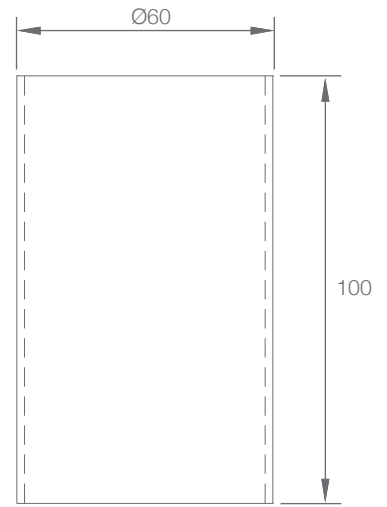

Dimmable

IP67

Easy Installation

SPECIFICATION

MODEL	▶ ARCHI UPLIGHT 60
OPERATING VOLTAGE	▶ 12V DC, 24V DC
POWER CONSUMPTION	▶ 6W Max
LED TYPE	▶ High Power LED, COB
COLOR RANGE	▶ 2700K,3000K,3500K,4000K,5000K
CRI	▶ 90min,80min
SYSTEM EFFICIENCY	▶ 62lm/W@3000K
FWHM	▶ 4°, 10°, 15°, 24°, 36°, 55°
MATERIAL	▶ Aluminum + Tempered Glass
PROTECTION	▶ IK10
OPERATING TEMPERATURE	▶ -20°C ~ +55°C
STORAGE TEMPERATURE	▶ -25°C ~ +60°C
LIFE TIME	▶ 50,000 hours/L70 at 25°C
DIMENSIONS	▶ Φ65*70(H)mm
CABLE LENGTH	▶ 500mm
WATER PROOF	▶ IP67
CONTROL	▶ ON/OFF, DMX, 0-10V Dim, DALI
LIST	▶ CE

ORDER CODE	MODEL	UNIT/LENGTH	POWER	CCT	CRI	OPTICS	VOLTAGE	CONTROL	ACC					
EXAMPLE	ARCHI UPLIGHT 60	-	N/A	-	6	-	3000K-90	-	15	-	24	-	ON/OFF-	HC

DIMENSIONS

Unit: mm

Pre installation Kit(PIKS)

Honey Comb(HC)

Half Moon Glass

Full Moon Glass

Cut Out 60mm

OPTIC SELECTION

10°

LED	Lumens	Watts	Efficacy
WHITE	336.00	6.00	56.00

CenterBeamLux	Illuminance at Distance
5881.50 lx	0.5m
1740.24 lx	1.7m
653.25 lx	2.5m
367.50 lx	3.3m
234.75 lx	4.2m
162.72 lx	5.0m

Ver. Spread: 36.5° Horiz. Spread: 35.4°

3000K