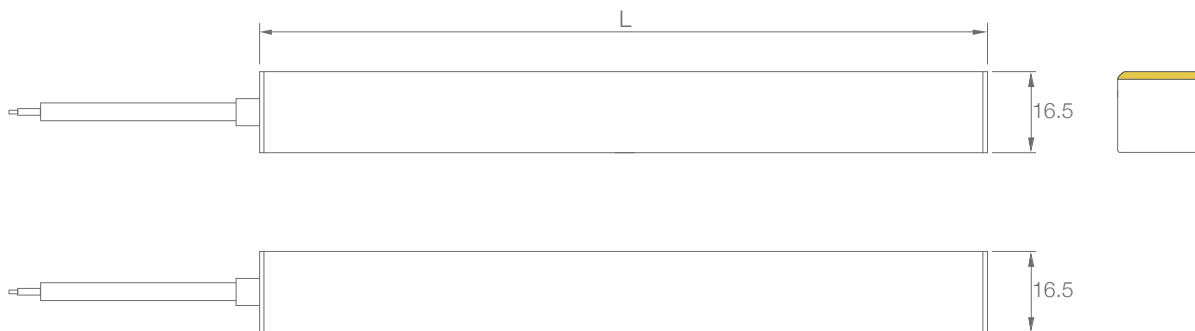

FLEX MILKY SLIM TOP BENDED

IP67 **STRIP**

- Ultra flexible body designed for any curve or shape,
- The high quality diffuser creates smooth light for direct view with high CRI>90,
- Various length versions are available upon request,
- The system provides seamless continuous connection for lighting.

RGBW

Diffused

Dimmable

IP67

Easy Installation

SPECIFICATION

MODEL	‣ FLEX MILKY SLIM TOP BENDED
OPERATING VOLTAGE	‣ 24V DC
POWER CONSUMPTION	‣ 6W/meter, 9.6W/meter, 12W/meter
LED TYPE	‣ SMD
COLOR RANGE	‣ 2400K,2700K,3000K,4000K,5000K,Tunable White,RGB,RGBW
CRI	‣ 90min, 80min
SYSTEM EFFICIENCY	‣ 63lm/W@3000K
FWHM	‣ 120°
MATERIAL	‣ SILICONE
OPERATING TEMPERATURE	‣ -20°C ~ +55°C
STORAGE TEMPERATURE	‣ -25°C ~ +60°C
LIFE TIME	‣ 50,000 hours/L70 at 25°C
CONNECTION	‣ Quick-Plug
DIMENSIONS	‣ 1000(L)*16.5(W)*16.5(H)mm, Max 5meters, ETO length available
CABLE LENGTH	‣ 600mm
WATER PROOF	‣ IP67
CONTROL	‣ ON/OFF, DMX (Remote), 0-10V Dim
LIST	‣ CE

ORDER CODE	MODEL	LENGTH	POWER	CCT	CRI	OPTICS	VOLTAGE	CONTROL	ACC
EXAMPLE	FLEX MILKY SLIM TOP BENDED	- 1000	- 9.6	- 3000K	- 90	- 120	- 24	- ON/OFF	

Cable From Side

Cable From Bottom

Cable From End

Mounting Track

Mounting Clip

Flex Mounting Track(SSL)

R ≥ 60mm

OPTIC SELECTION

120°

LED	Lumens	Watts	Efficacy
WHITE	336.76	5.50	63.14

CenterBeamLux	Illuminance at Distance
669.25 lx	0.3m
167.39 lx	0.7m
74.39 lx	1.0m
38.88 lx	1.3m
26.56 lx	1.7m
18.58 lx	2.0m