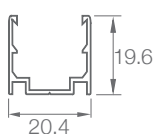

ORDER CODE	MODEL	LENGTH	POWER	CCT	CRI	OPTICS	VOLTAGE	CONTROL	ACC
EXAMPLE	FLEX MILKY SLIM TOP BENDED	- 1000	- 9.6	- 3000K	- 90	- 120	- 24	- ON/OFF	

Cable From Side

Cable From Bottom

Cable From End

Mounting Track

Mounting Clip

Flex Mounting Track(SSL)

R ≥ 60mm

OPTIC SELECTION

120°

LED	Lumens	Watts	Efficacy
WHITE	336.76	5.50	63.14

CenterBeamLux	Illuminance at Distance
669.25 lx	0.3m
167.39 lx	0.7m
74.39 lx	1.0m
38.88 lx	1.3m
26.56 lx	1.7m
18.58 lx	2.0m