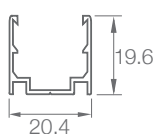

ORDER CODE	MODEL	LENGTH	POWER	CCT	CRI	OPTICS	VOLTAGE	CONTROL	ACC
EXAMPLE	FLEX MILKY SLIM TOP BENDED	- 1000	- 9.6	- 3000K	- 90	- 120	- 24	- ON/OFF	

Cable From Side

Cable From Bottom

Cable From End

Mounting Track

Mounting Clip

Flex Mounting Track(SSL)

R ≥ 60mm

OPTIC SELECTION

120°

LED	Lumens	Watts	Efficacy
WHITE	336.76	5.50	63.14

CenterBeamLux	Illuminance at Distance
669.25 lx	0.3m
167.39 lx	0.7m
74.39 lx	1.0m
38.88 lx	1.3m
26.56 lx	1.7m
18.58 lx	2.0m