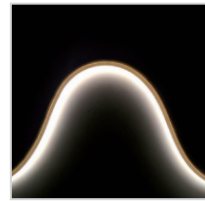

FLEX MILKY SLIM TOP BENDED

IP67 **STRIP**

- Ultra flexible body designed for any curve or shape,
- The high quality diffuser creates smooth light for direct view with high CRI>90,
- Various length versions are available upon request,
- The system provides seamless continuous connection for lighting.

RGBW

Diffused

Dimmable

IP67

Easy Installation

SPECIFICATION

MODEL	‣ FLEX MILKY SLIM TOP BENDED
OPERATING VOLTAGE	‣ 24V DC
POWER CONSUMPTION	‣ 6W/meter, 9.6W/meter, 12W/meter
LED TYPE	‣ SMD
COLOR RANGE	‣ 2400K,2700K,3000K,4000K,5000K,Tunable White,RGB,RGBW
CRI	‣ 90min, 80min
SYSTEM EFFICIENCY	‣ 63lm/W@3000K
FWHM	‣ 120°
MATERIAL	‣ SILICONE
OPERATING TEMPERATURE	‣ -20°C ~ +55°C
STORAGE TEMPERATURE	‣ -25°C ~ +60°C
LIFE TIME	‣ 50,000 hours/L70 at 25°C
CONNECTION	‣ Quick-Plug
DIMENSIONS	‣ 1000(L)*16.5(W)*16.5(H)mm, Max 5meters, ETO length available
CABLE LENGTH	‣ 600mm
WATER PROOF	‣ IP67
CONTROL	‣ ON/OFF, DMX (Remote), 0-10V Dim
LIST	‣ CE

ORDER CODE	MODEL	LENGTH	POWER	CCT	CRI	OPTICS	VOLTAGE	CONTROL	ACC
EXAMPLE	FLEX MILKY SLIM TOP BENDED	- 1000	- 9.6	- 3000K	- 90	- 120	- 24	- ON/OFF	

Cable From Side

Cable From Bottom

Cable From End

Mounting Track