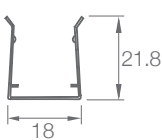

ORDER CODE	MODEL	LENGTH	POWER	CCT	CRI	OPTICS	VOLTAGE	CONTROL	ACC
EXAMPLE	FLEX MILKY SLIM TOP BENDED	- 1000	- 9.6	- 3000K	- 90	- 120	- 24	- ON/OFF	

Cable From Side

Cable From Bottom

Cable From End

Mounting Track

Mounting Clip

Flex Mounting Track(SSL)

R ≥ 60mm

OPTIC SELECTION

120°

LED	Lumens	Watts	Efficacy
WHITE	336.76	5.50	63.14

CenterBeamLux	Illuminance at Distance
669.25 lx	0.3m
167.39 lx	0.7m
74.39 lx	1.0m
38.88 lx	1.3m
26.56 lx	1.7m
18.58 lx	2.0m